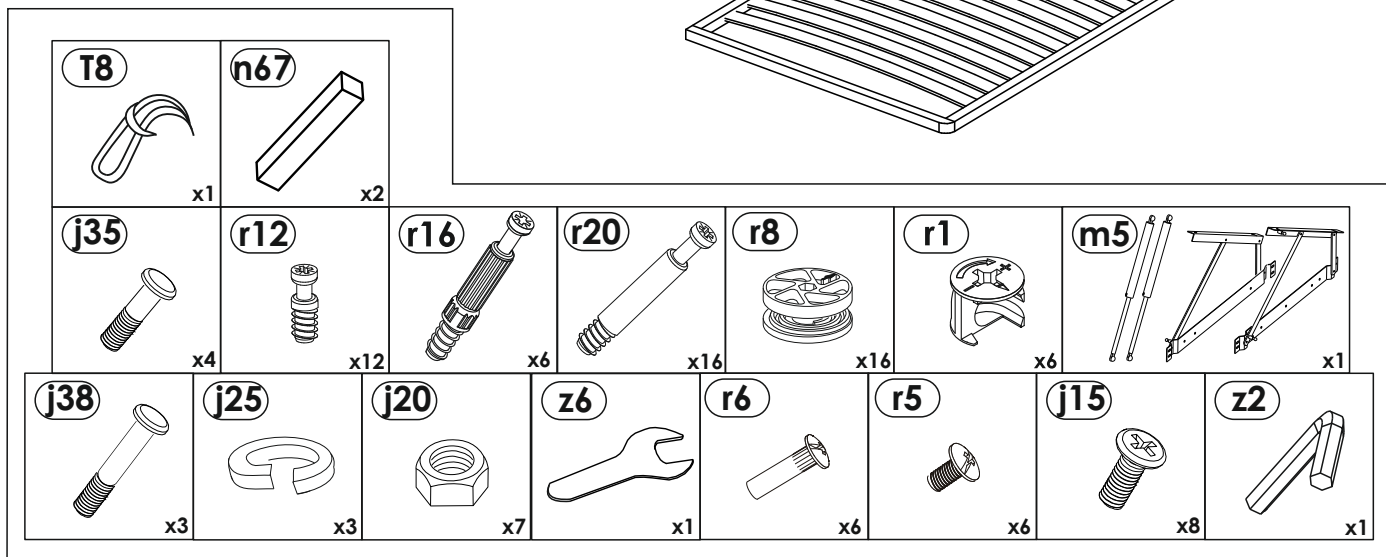

BED PAVLA

ASSEMBLY INSTRUCTION

BED PAVLA

4	r12  x6	r16  x2	r20  x6	r8  x8
---	--	---	---	---

11