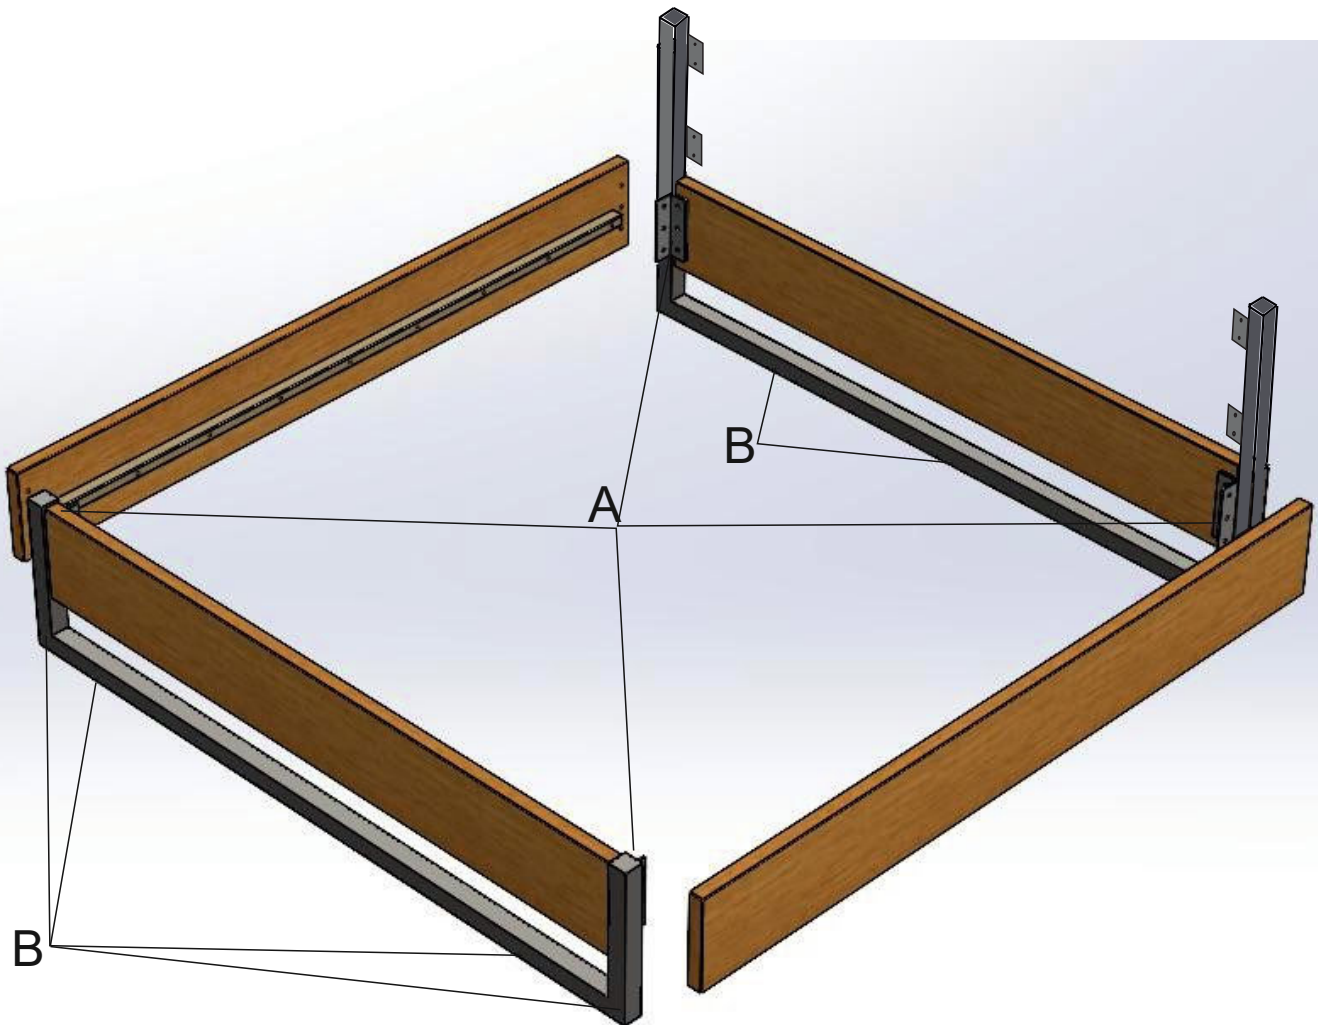

BED TRENTO

- ASSEMBLY INSTRUCTION

M6x30  12 Packed 20 on bed Ax32	Black felt  Bx8	 Cx2	 Dx2	M6x60  Gx8
3,5x30  Ex22	6x70  Fx2	 Hx1	Distancer  Hx1	

BED TRENTO

- ASSEMBLY INSTRUCTION

BED TRENTO

- ASSEMBLY INSTRUCTION

BED TRENTO

- ASSEMBLY INSTRUCTION

Keep distance between the slats with distancer (G)