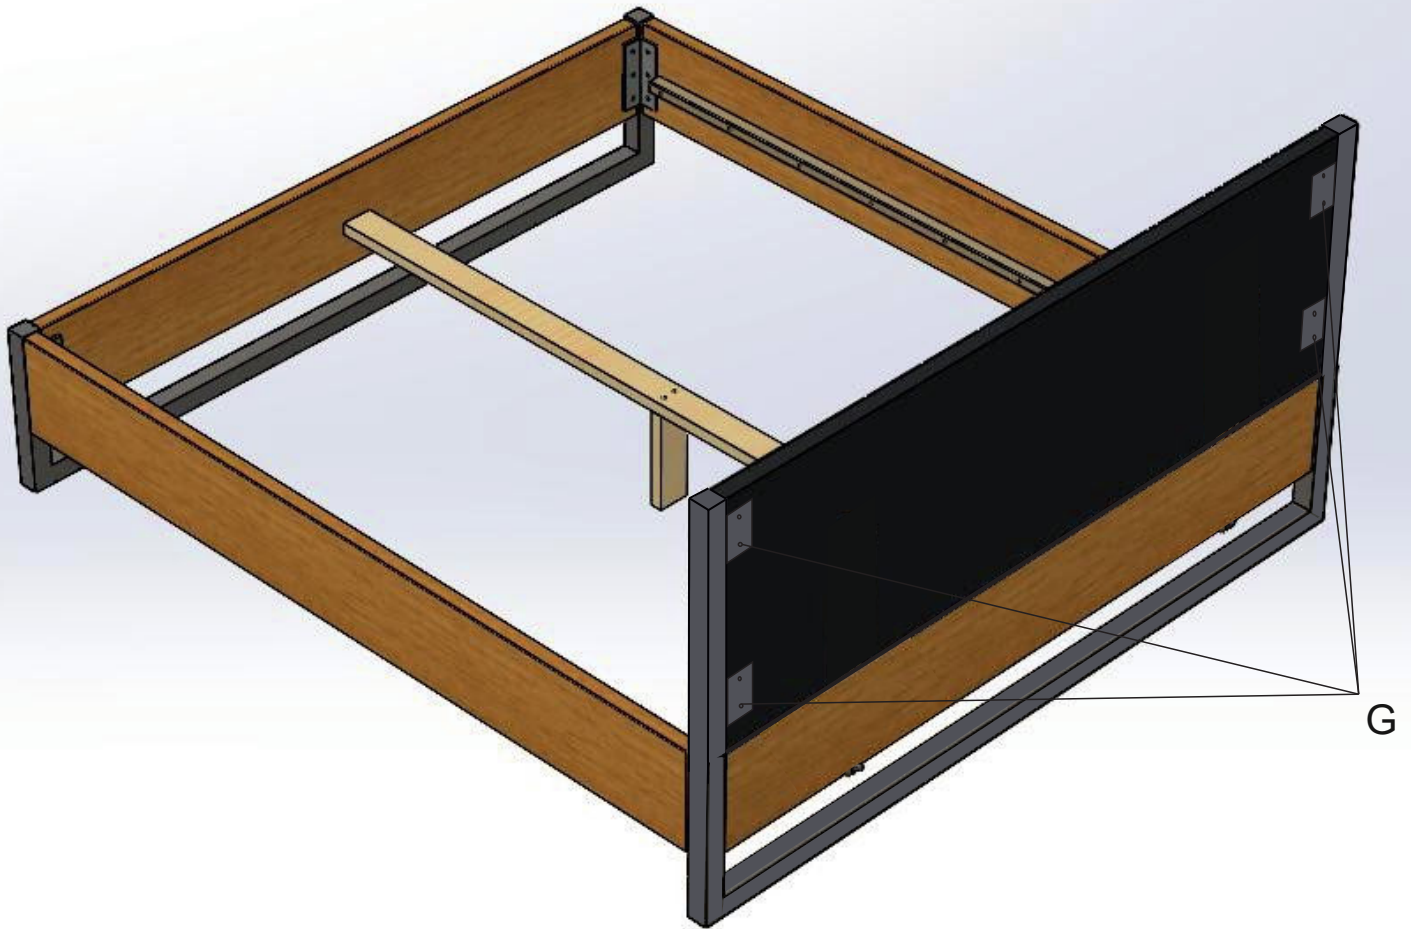

BED TRENTO

- ASSEMBLY INSTRUCTION

M6x30  12 Packed 20 on bed Ax32	Black felt  Bx8	 Cx2	 Dx2	M6x60  Gx8
3,5x30  Ex22	6x70  Fx2	 Hx1	Distancer  Hx1	

BED TRENTO

- ASSEMBLY INSTRUCTION

BED TRENTO

- ASSEMBLY INSTRUCTION

BED TRENTO

- ASSEMBLY INSTRUCTION

Keep distance between the slats with distancer (G)