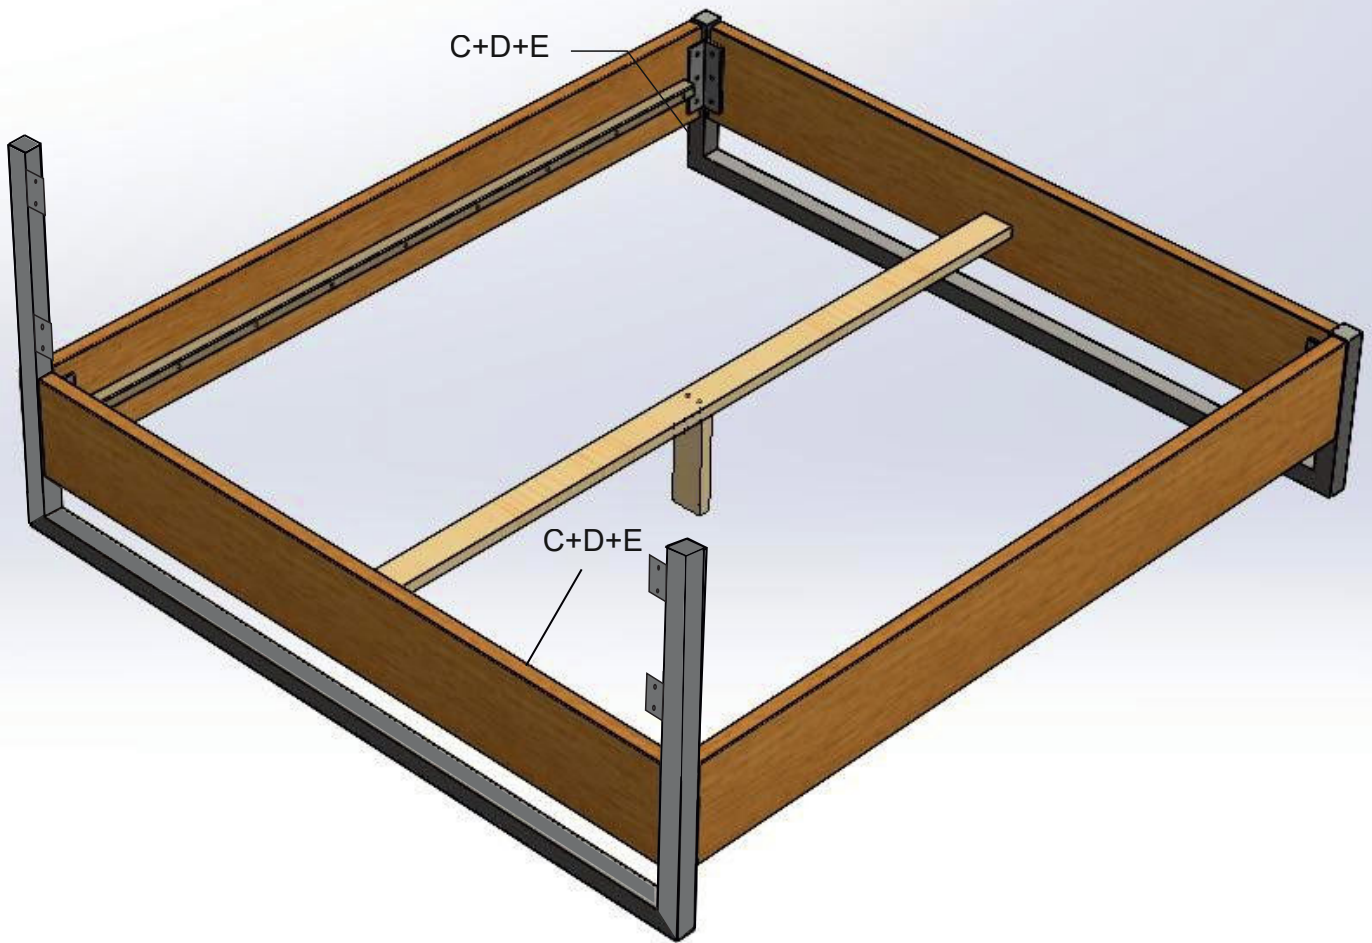

BED TRENTO

- ASSEMBLY INSTRUCTION

M6x30  12 Packed 20 on bed Ax32	Black felt  Bx8	 Cx2	 Dx2	M6x60  Gx8
3,5x30  Ex22	6x70  Fx2	 Hx1	Distancer  Hx1	

BED TRENTO

- ASSEMBLY INSTRUCTION

BED TRENTO

- ASSEMBLY INSTRUCTION

BED TRENTO

- ASSEMBLY INSTRUCTION

Keep distance between the slats with distancer (G)