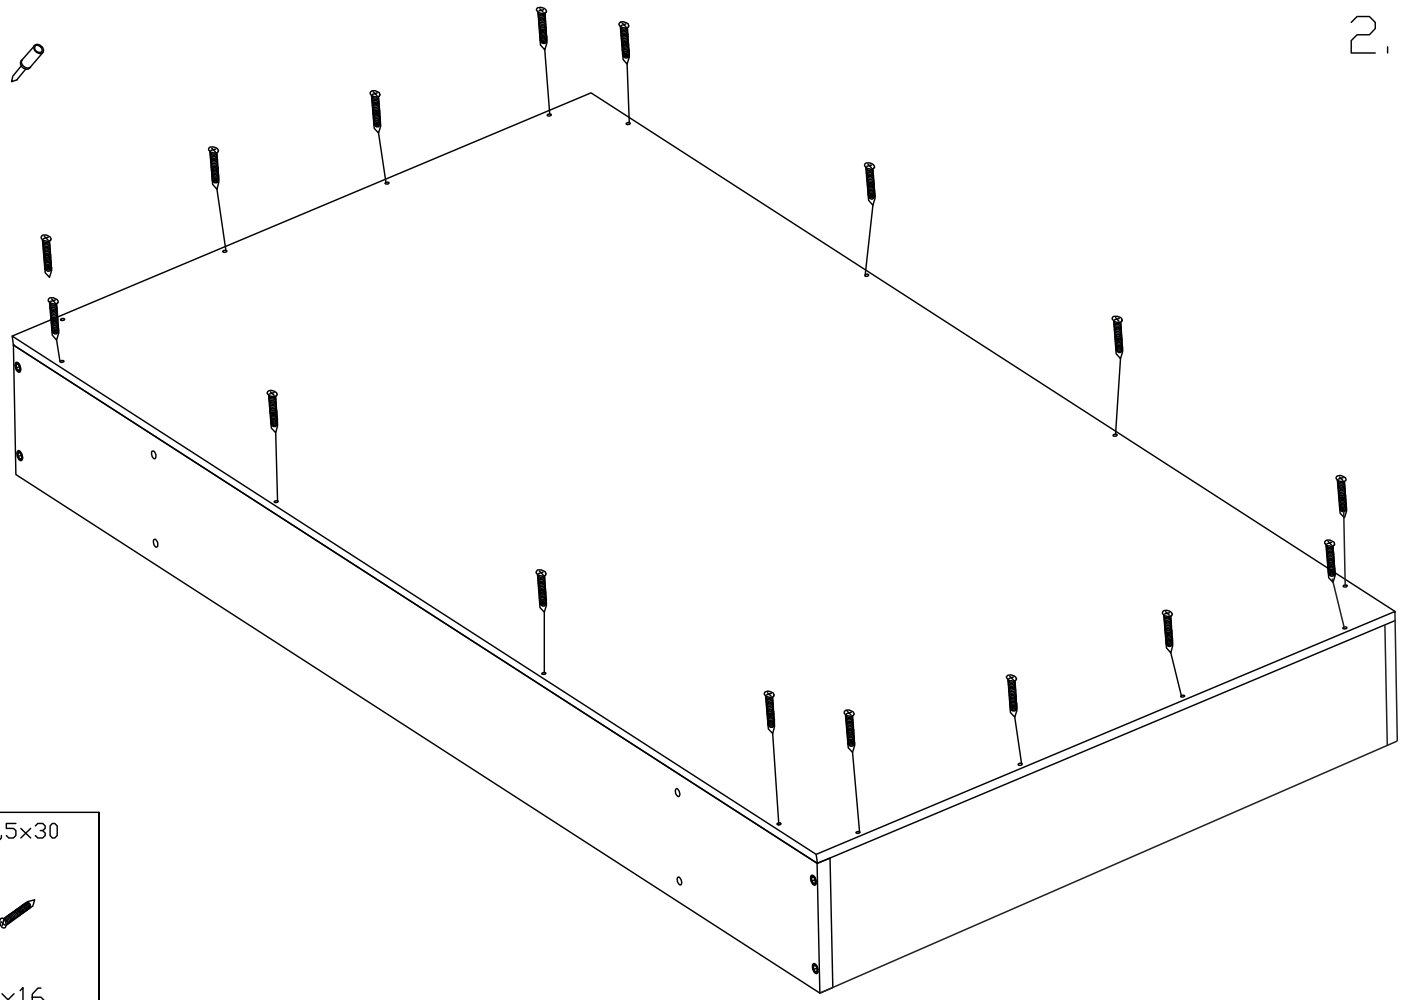

DRAWER SIENA - ASSEMBLY INSTRUCTIONS

15 Minutes

7x50  A x 8	3,5x30  B x 16	KB 30  C x 4	3,5x16  D x 8	M6x30  E x 4	SW 4 
--	---	---	--	---	---

1.

7x50	sw 5
	
Ax8	

2.

3,5x30

Bx16

3.

KB 30	3,5x16
	
Cx4	Dx8

4.

M6x30	SW 4
	
Dx8	