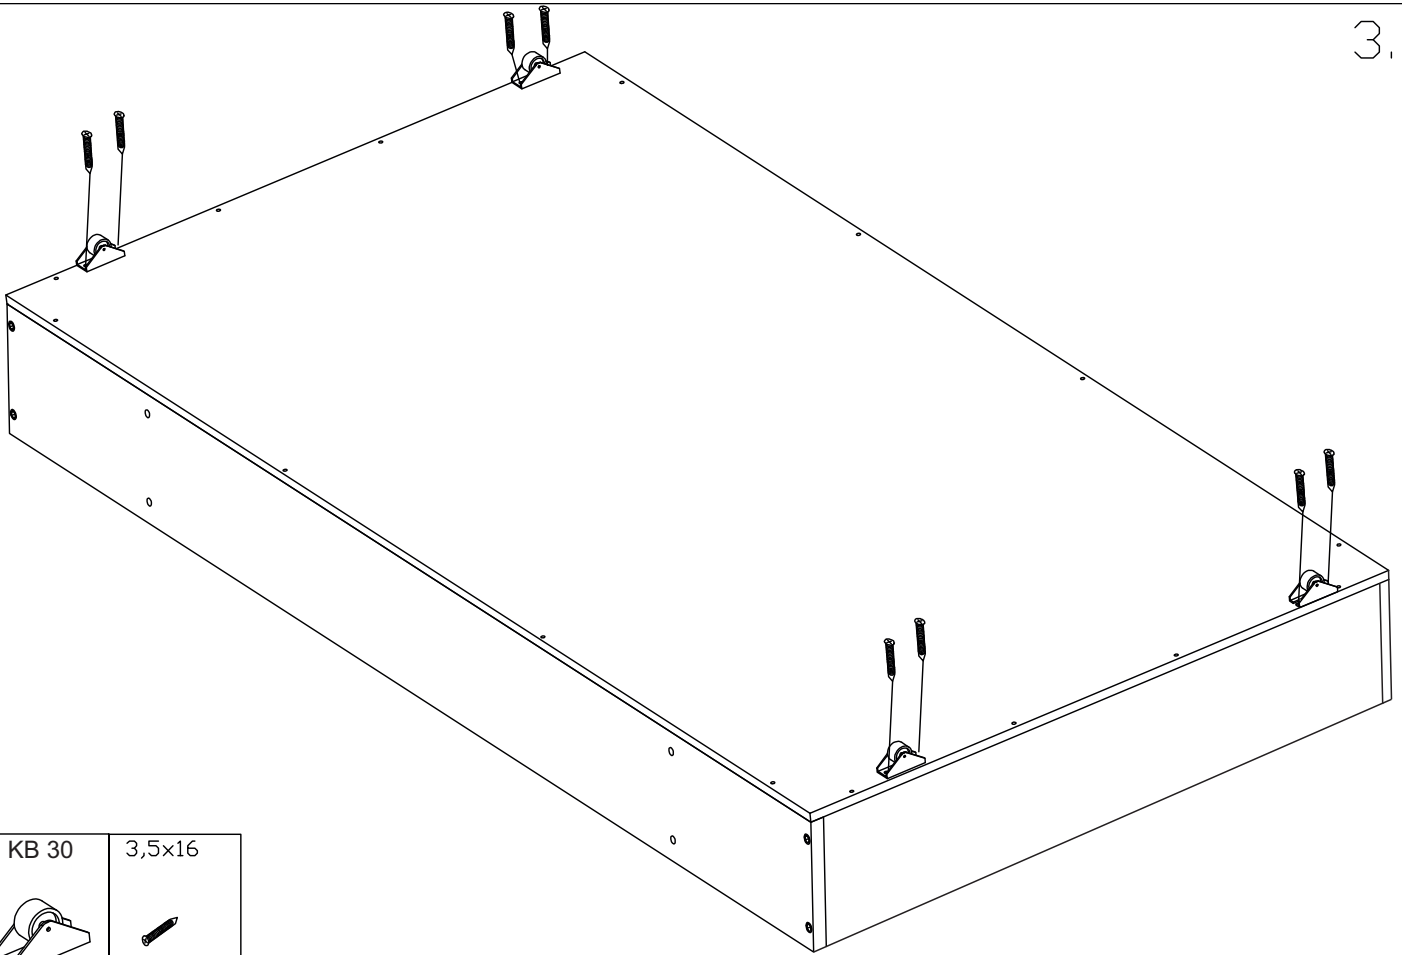

DRAWER SIENA - ASSEMBLY INSTRUCTIONS

15 Minutes

7x50  A x 8	3,5x30  B x 16	KB 30  C x 4	3,5x16  D x 8	M6x30  E x 4	SW 4 
--	---	---	--	---	---

1.

7x50	sw 5
	
Ax8	

2.

3,5x30

Bx16

3.

KB 30	3,5x16
	
Cx4	Dx8

4.

M6x30	SW 4
	
Dx8	