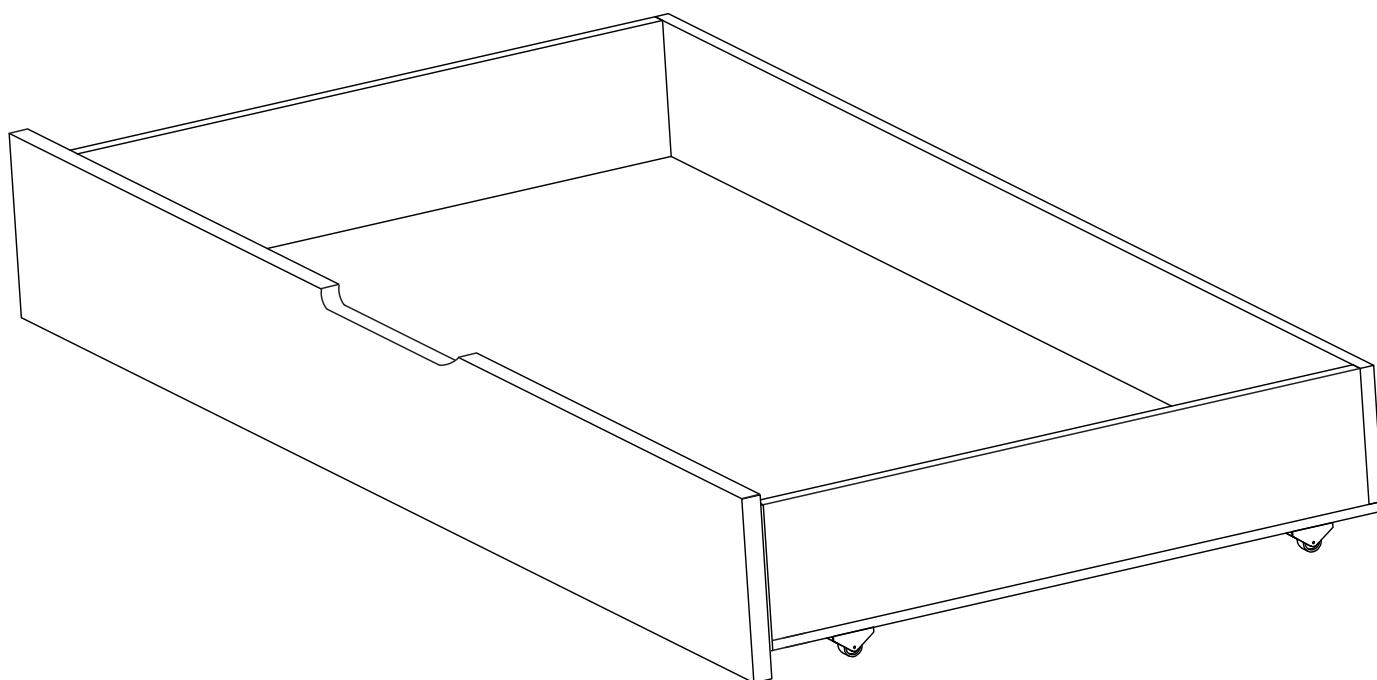

DRAWER SIENA - ASSEMBLY INSTRUCTIONS

15 Minutes

7x50  A x 8	3,5x30  B x 16	KB 30  C x 4	3,5x16  D x 8	M6x30  E x 4	SW 4 
--	---	---	--	---	---

1.

7x50	sw 5
	
Ax8	

2.

3,5x30

Bx16

3.

KB 30	3,5x16
	
Cx4	Dx8

4.

M6x30	SW 4
	
Dx8	