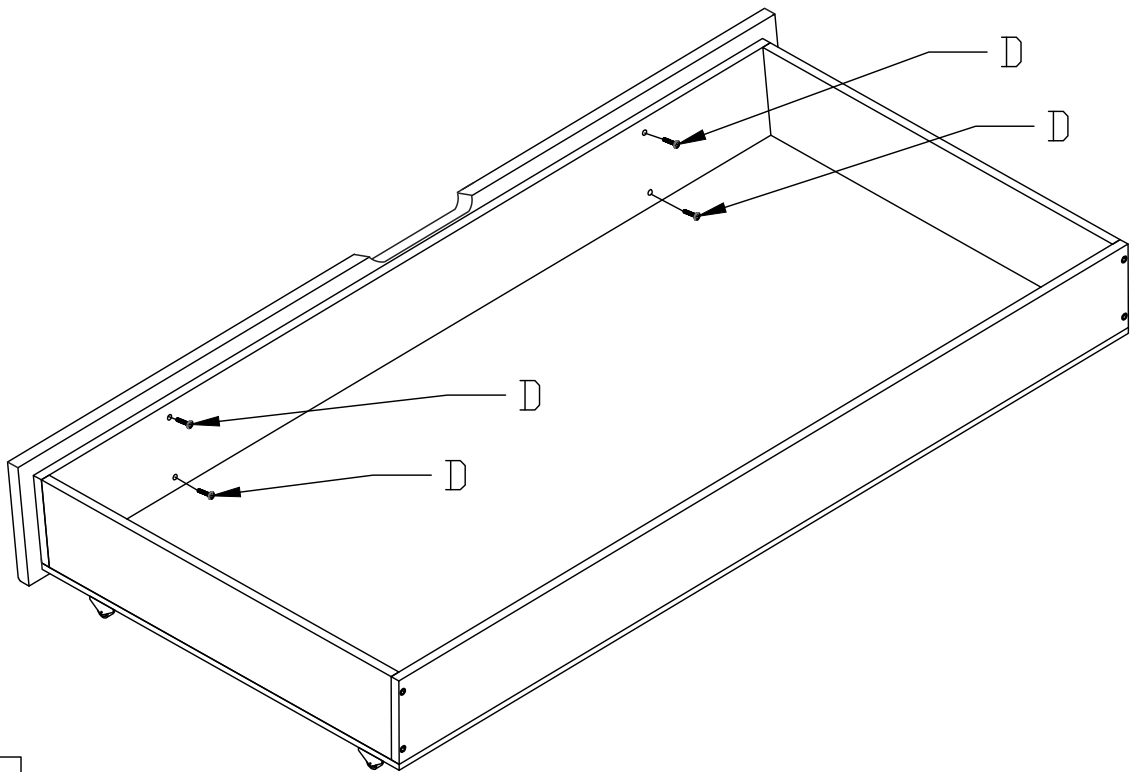

DRAWER SIENA - ASSEMBLY INSTRUCTIONS

15 Minutes

7x50  A x 8	3,5x30  B x 16	KB 30  C x 4	3,5x16  D x 8	M6x30  E x 4	SW 4 
--	---	---	--	---	---

1.

7x50	sw 5
	
Ax8	

2.

3,5x30

Bx16

3.

KB 30	3,5x16
	
Cx4	Dx8

4.

M6x30	SW 4
	
Dx8	