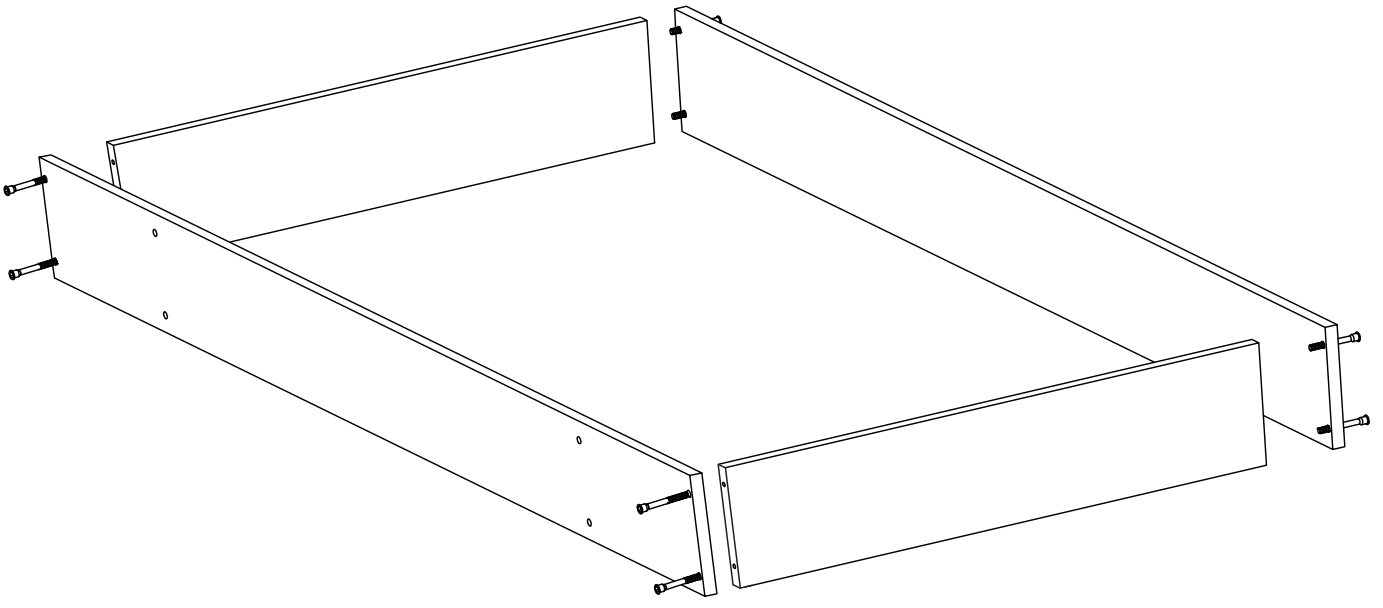

DRAWER SIENA - ASSEMBLY INSTRUCTIONS

15 Minutes

7x50  A x 8	3,5x30  B x 16	KB 30  C x 4	3,5x16  D x 8	M6x30  E x 4	SW 4 
--	---	---	--	---	---

1.

7x50	sw 5
	
Ax8	

2.

3,5x30

Bx16

3.

KB 30	3,5x16
	
Cx4	Dx8

4.

M6x30	SW 4
	
Dx8	